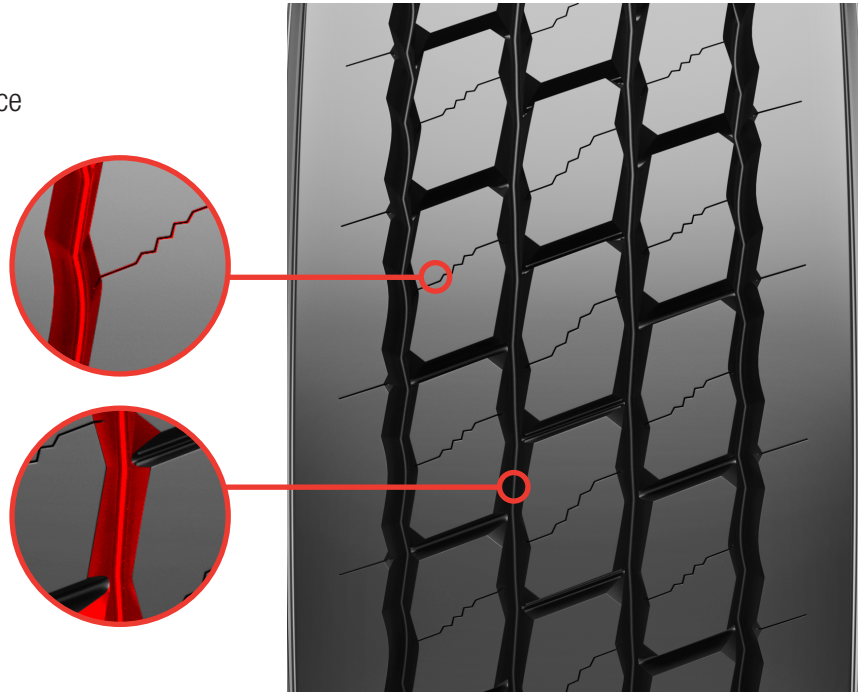

Line Haul Drive Tire

UNIROYAL® LD2

A Smartway® line haul drive tire offering from an affordable brand you know and trust, with a history of keeping America rolling for more than 125 years.

4 Year (2)
4 YEAR / 2-RETREADS MANUFACTURER'S
LIMITED CASING GUARANTEE

Designed to:

- Provide fuel efficiency and mileage performance with the use of advanced compounding
- Provide long wear with 31/32" tread depth
- Grip the road with tread siping and zig-zag groove for traction
- Reduce stone drilling with the use of variable groove walls

Note: Wheel listed first is the measuring wheel.

(*) Exceeding the lawful speed limit is neither recommended nor endorsed.

(‡) Overall width will change 0.1 inch (2.5 mm) for each 1/4 inch change in wheel width. Minimum dual spacing should be adjusted accordingly.